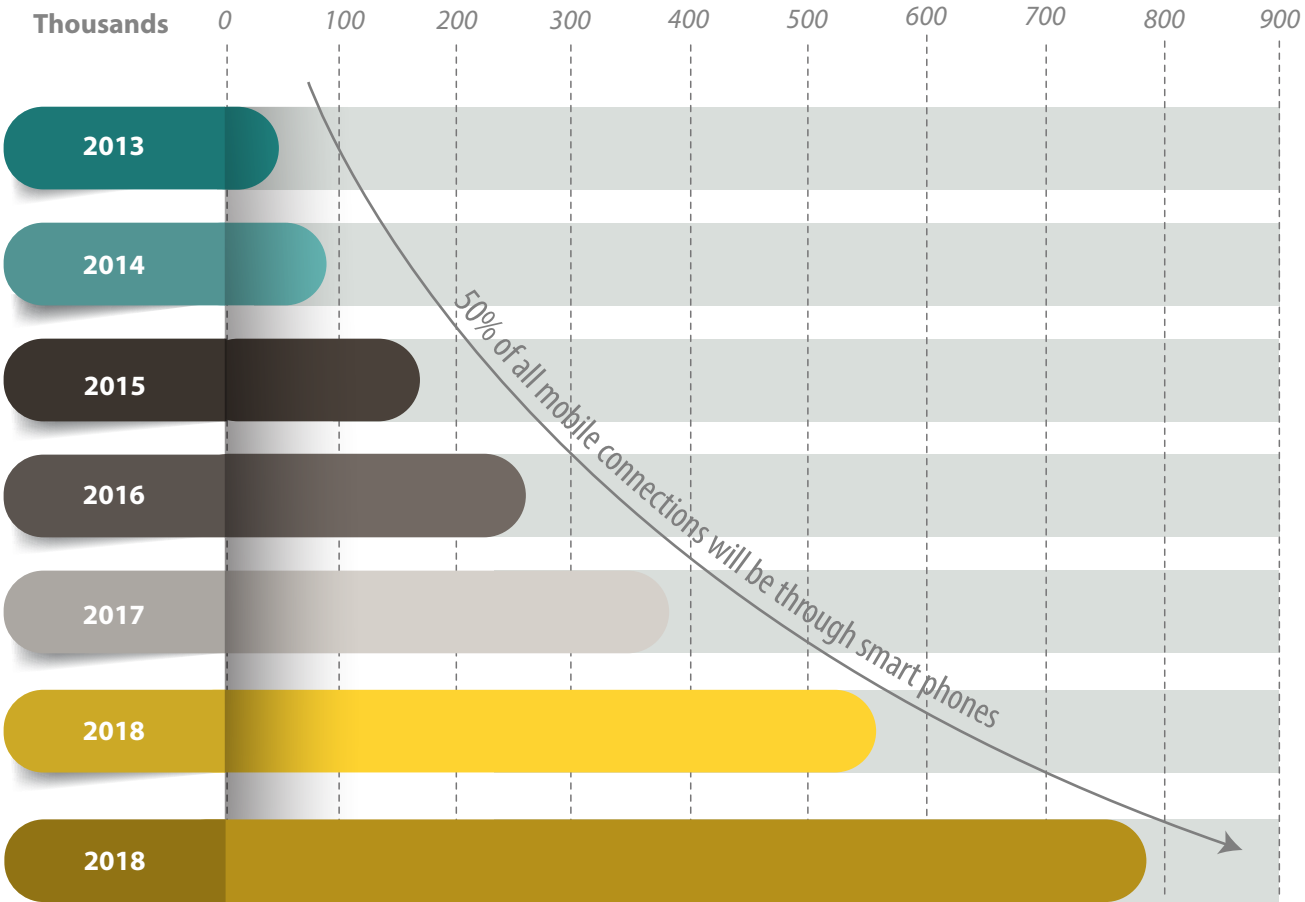

Mobile data traffic in Sub-Saharan Africa (Monthly Terabytes)

Mobile data set to increase by more than 20-fold